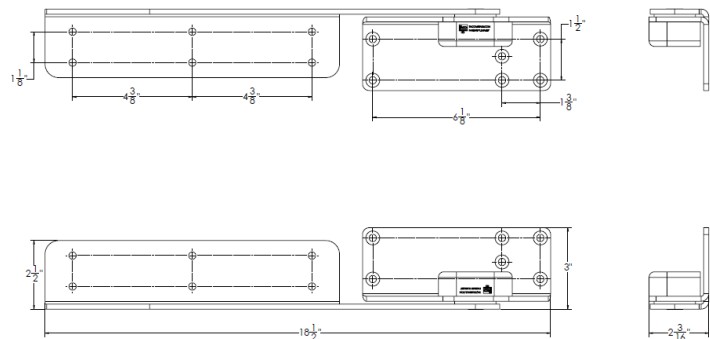

## COMMAND RATCHET HINGE, 18-1/2" W/ HARD STOP

Building upon the popularity of the H25-0023 heavy-duty Command Ratchet Hinge, this new 18-1/2" hinge features a hard stop at 105° and is ideal for longer seat backs up to 22". This extended specialty hinge features one locking position at 62.5° and is perfect for sun pads, bolsters and lounge backrests.

### FEATURES & BENEFITS

- ▶ Single- or double-seat capacity
- ▶ Can be used for seat backs up to 22" long
- ▶ Compatible for cushions up to 4" thick
- ▶ Mounts above the deck
- ▶ One locking position at 62.5°
- ▶ Hard stop at 105°
- ▶ Polished Type-304 stainless steel
- ▶ Meets ABYC H-31 standards class B\* application, 500 ft-lb. of torque load for pair
- ▶ 500-hour salt fog test

PART #	DESCRIPTION	UOM	LENGTH	WIDTH
H25-0048	Command Ratchet Hinge 18-1/2" w/ Hard Stop	Pair	18-1/2"	3"

w tacomarine.com | ph 800.653.8568 | e info@tacomarine.com