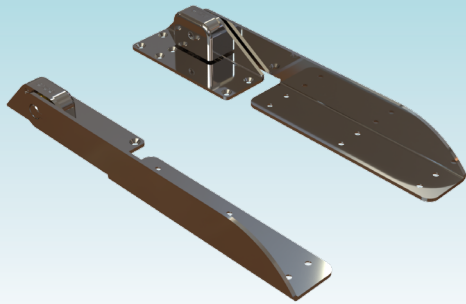

## COMMAND RATCHET HINGE, 18-1/2" W/ HARD STOP

Building upon the popularity of the H25-0023 heavy-duty Command Ratchet Hinge, this new 18-1/2" hinge features a hard stop at 105° and is ideal for longer seat backs up to 22". This extended specialty hinge features one locking position at 62.5° and is perfect for sun pads, bolsters and lounge backrests.

### FEATURES & BENEFITS

- ▶ Single- or double-seat capacity
- ▶ Can be used for seat backs up to 22" long
- ▶ Compatible for cushions up to 4" thick
- ▶ Mounts above the deck
- ▶ One locking position at 62.5°
- ▶ Hard stop at 105°
- ▶ Polished Type-304 stainless steel
- ▶ Meets ABYC H-31 standards class B\* application, 500 ft-lb. of torque load for pair
- ▶ 500-hour salt fog test

PART #	DESCRIPTION	UOM	LENGTH	WIDTH
H25-0048	Command Ratchet Hinge 18-1/2" w/ Hard Stop	Pair	18-1/2"	3"

w tacomarine.com | ph 800.653.8568 | e info@tacomarine.com