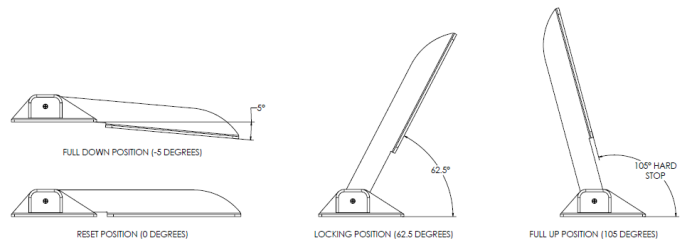

## COMMAND RATCHET HINGE, 18-1/2" W/ HARD STOP

Building upon the popularity of the H25-0023 heavy-duty Command Ratchet Hinge, this new 18-1/2" hinge features a hard stop at 105° and is ideal for longer seat backs up to 22". This extended specialty hinge features one locking position at 62.5° and is perfect for sun pads, bolsters and lounge backrests.

### FEATURES & BENEFITS

- ▶ Single- or double-seat capacity
- ▶ Can be used for seat backs up to 22" long
- ▶ Compatible for cushions up to 4" thick
- ▶ Mounts above the deck
- ▶ One locking position at 62.5°
- ▶ Hard stop at 105°
- ▶ Polished Type-304 stainless steel
- ▶ Meets ABYC H-31 standards class B\* application, 500 ft-lb. of torque load for pair
- ▶ 500-hour salt fog test

PART #	DESCRIPTION	UOM	LENGTH	WIDTH
H25-0048	Command Ratchet Hinge 18-1/2" w/ Hard Stop	Pair	18-1/2"	3"

w tacomarine.com | ph 800.653.8568 | e info@tacomarine.com