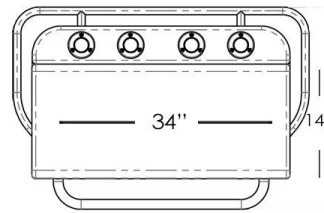

FEATURES & BENEFITS

- Ideal for boats up to 30-feet long
- Features four flush-mounted aluminum rod holders
- Comes equipped with a folding footrest and wrap-around grab rail
- Durable aluminum seat hinges and a hand-laid fiberglass deck
- Continuous flat bar mounting pads

PART #	DESCRIPTION	HEIGHT	DEPTH	WIDTH	UPC
L10-1001-1	Neptune Premium Leaning Post w/ Fiberglass Storage Tray	33-1/2"	27"*	39"	630838025403
L10-1002-1	Neptune II Leaning Post Backrest	7-3/8"	3"	34"	630838023331