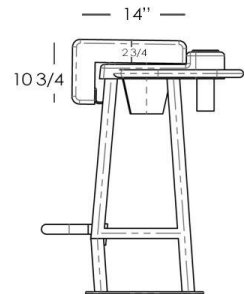

NEPTUNE PREMIUM LEANING POST

Designed with the ultimate fishing enthusiast in mind, the Neptune Premium Leaning Post maximizes space and storage on small- to medium-sized boats. Easily store and transport fishing supplies using the removable fiberglass storage tray.

FEATURES & BENEFITS

- Ideal for boats up to 30-feet long
- Features four flush-mounted aluminum rod holders
- Comes equipped with a folding footrest and wrap-around grab rail
- Durable aluminum seat hinges and a hand-laid fiberglass deck
- Continuous flat bar mounting pads

UNIVERSAL LEANING POST BACKREST

- Universal design to fit Neptune Leaning Posts and most standard leaning posts
- Arms install at desired width to fit rod holders
- Cool, white, easy-to-clean, cushioned backrest
- Arms fold for easy storage when not in use

PART #	DESCRIPTION	HEIGHT	DEPTH	WIDTH	UPC
L10-1001-1	Neptune Premium Leaning Post w/ Fiberglass Storage Tray	33-1/2"	27"*	39"	630838025403
L10-1002-1	Neptune II Leaning Post Backrest	7-3/8"	3"	34"	630838023331