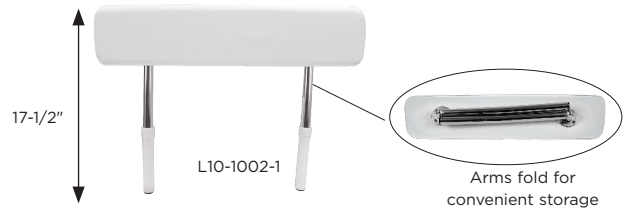

NEPTUNE PREMIUM LEANING POST

Designed with the ultimate fishing enthusiast in mind, the Neptune Premium Leaning Post maximizes space and storage on small- to medium-sized boats. Easily store and transport fishing supplies using the removable fiberglass storage tray.

FEATURES & BENEFITS

- Ideal for boats up to 30-feet long
- Features four flush-mounted aluminum rod holders
- Comes equipped with a folding footrest and wrap-around grab rail
- Durable aluminum seat hinges and a hand-laid fiberglass deck
- Continuous flat bar mounting pads

UNIVERSAL LEANING POST BACKREST

- Universal design to fit Neptune Leaning Posts and most standard leaning posts
- Arms install at desired width to fit rod holders
- Cool, white, easy-to-clean, cushioned backrest
- Arms fold for easy storage when not in use

PART #	DESCRIPTION	HEIGHT	DEPTH	WIDTH	UPC
L10-1001-1	Neptune Premium Leaning Post w/ Fiberglass Storage Tray	33-1/2"	27"*	39"	630838025403
L10-1002-1	Neptune II Leaning Post Backrest	7-3/8"	3"	34"	630838023331