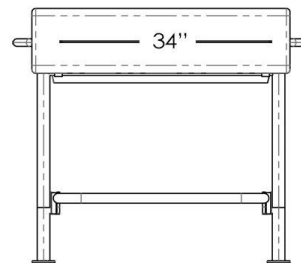

FEATURES & BENEFITS

- Ideal for boats up to 30-feet long
- Features four flush-mounted aluminum rod holders
- Comes equipped with a folding footrest and wrap-around grab rail
- Durable aluminum seat hinges and a hand-laid fiberglass deck
- Continuous flat bar mounting pads

PART #	DESCRIPTION	HEIGHT	DEPTH	WIDTH	UPC
L10-1001-1	Neptune Premium Leaning Post w/ Fiberglass Storage Tray	33-1/2"	27"*	39"	630838025403
L10-1002-1	Neptune II Leaning Post Backrest	7-3/8"	3"	34"	630838023331