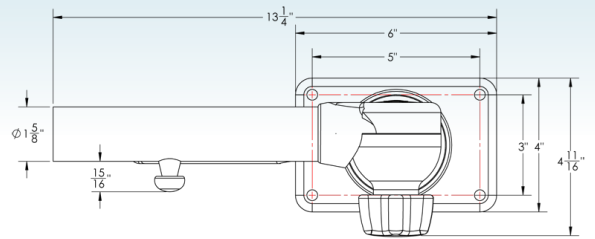

## GRAND SLAM 280 OUTRIGGER MOUNT

Probably the most popular center console outrigger base ever! Our Grand Slam 280s have been an industry standard for years. Their reliability, durability and sleek appearance has made them a staple in the offshore fishing community. The GS-2801 has an offset handle, which allows for more hand clearance, depending on the design of your T-top.

### FEATURES & BENEFITS

- Compatible with 1-1/2" Tele-Outrigger Poles and the 1-1/8" Tele-Outrigger Poles with the addition of the GSC-0025 Base Reducer
- Cast stainless steel and machined aluminum construction
- Strong, locking head allows perfect positioning
- Allows for horizontal rotation from under the T-top
- GS-2801 - Offset handle for better hand clearance
- Sold in pairs

**GS-280**

**GS-2801**

**GS-280**

**GS-2801**

PART #	DESCRIPTION	STD. PK	UOM	UPC
GS-280	Grand Slam 280	2	Pair	630838082703
GS-2841BKA-1	Grand Slam 280 Kit, Black w/Gold Rings	2	Kit	630838082734
GS-2841VEL-1	Grand Slam 280 Kit, Silver w/Gold Rings	2	Kit	630838082741
GS-2842VEL-1	Grand Slam 280 Kit, Silver w/Silver Rings	2	Kit	630838082758
GS-2801	Grand Slam 2801 Offset	2	Pair	630838082987