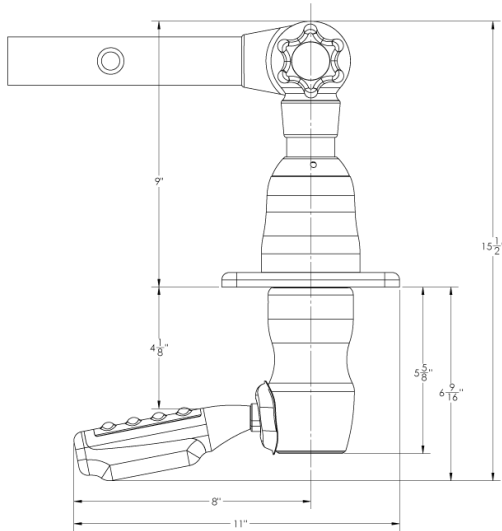

## GRAND SLAM 280 OUTRIGGER MOUNT

Probably the most popular center console outrigger base ever! Our Grand Slam 280s have been an industry standard for years. Their reliability, durability and sleek appearance has made them a staple in the offshore fishing community. The GS-2801 has an offset handle, which allows for more hand clearance, depending on the design of your T-top.

### FEATURES & BENEFITS

- Compatible with 1-1/2" Tele-Outrigger Poles and the 1-1/8" Tele-Outrigger Poles with the addition of the GSC-0025 Base Reducer
- Cast stainless steel and machined aluminum construction
- Strong, locking head allows perfect positioning
- Allows for horizontal rotation from under the T-top
- GS-2801 - Offset handle for better hand clearance
- Sold in pairs

**GS-280**

**GS-2801**

**GS-280**

**GS-2801**

PART #	DESCRIPTION	STD. PK	UOM	UPC
GS-280	Grand Slam 280	2	Pair	630838082703
GS-2841BKA-1	Grand Slam 280 Kit, Black w/Gold Rings	2	Kit	630838082734
GS-2841VEL-1	Grand Slam 280 Kit, Silver w/Gold Rings	2	Kit	630838082741
GS-2842VEL-1	Grand Slam 280 Kit, Silver w/Silver Rings	2	Kit	630838082758
GS-2801	Grand Slam 2801 Offset	2	Pair	630838082987