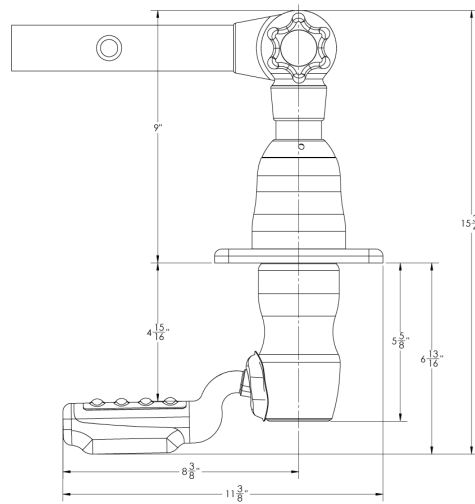

## GRAND SLAM 280 OUTRIGGER MOUNT

Probably the most popular center console outrigger base ever! Our Grand Slam 280s have been an industry standard for years. Their reliability, durability and sleek appearance has made them a staple in the offshore fishing community. The GS-2801 has an offset handle, which allows for more hand clearance, depending on the design of your T-top.

### FEATURES & BENEFITS

- Compatible with 1-1/2" Tele-Outrigger Poles and the 1-1/8" Tele-Outrigger Poles with the addition of the GSC-0025 Base Reducer
- Cast stainless steel and machined aluminum construction
- Strong, locking head allows perfect positioning
- Allows for horizontal rotation from under the T-top
- GS-2801 - Offset handle for better hand clearance
- Sold in pairs

**GS-280**

**GS-2801**

**GS-280**

**GS-2801**

PART #	DESCRIPTION	STD. PK	UOM	UPC
GS-280	Grand Slam 280	2	Pair	630838082703
GS-2841BKA-1	Grand Slam 280 Kit, Black w/Gold Rings	2	Kit	630838082734
GS-2841VEL-1	Grand Slam 280 Kit, Silver w/Gold Rings	2	Kit	630838082741
GS-2842VEL-1	Grand Slam 280 Kit, Silver w/Silver Rings	2	Kit	630838082758
GS-2801	Grand Slam 2801 Offset	2	Pair	630838082987