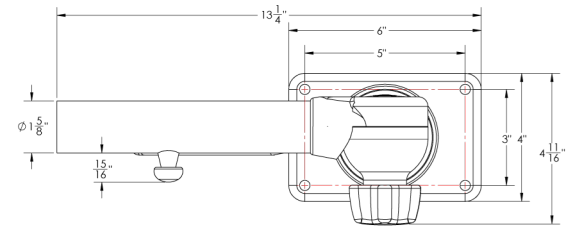

## GRAND SLAM 280 OUTRIGGER MOUNT

Probably the most popular center console outrigger base ever! Our Grand Slam 280s have been an industry standard for years. Their reliability, durability and sleek appearance has made them a staple in the offshore fishing community. The GS-2801 has an offset handle, which allows for more hand clearance, depending on the design of your T-top.

### FEATURES & BENEFITS

- Compatible with 1-1/2" Tele-Outrigger Poles and the 1-1/8" Tele-Outrigger Poles with the addition of the GSC-0025 Base Reducer
- Cast stainless steel and machined aluminum construction
- Strong, locking head allows perfect positioning
- Allows for horizontal rotation from under the T-top
- GS-2801 - Offset handle for better hand clearance
- Sold in pairs

**GS-280**

**GS-2801**

**GS-280**

**GS-2801**

PART #	DESCRIPTION	STD. PK	UOM	UPC
GS-280	Grand Slam 280	2	Pair	630838082703
GS-2841BKA-1	Grand Slam 280 Kit, Black w/Gold Rings	2	Kit	630838082734
GS-2841VEL-1	Grand Slam 280 Kit, Silver w/Gold Rings	2	Kit	630838082741
GS-2842VEL-1	Grand Slam 280 Kit, Silver w/Silver Rings	2	Kit	630838082758
GS-2801	Grand Slam 2801 Offset	2	Pair	630838082987