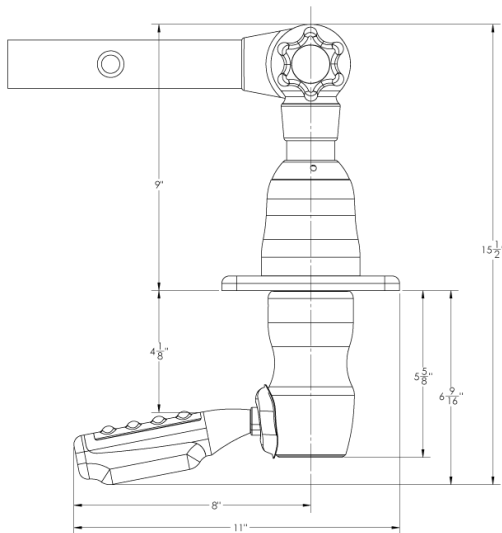

GRAND SLAM 280 OUTRIGGER MOUNT

Probably the most popular center console outrigger base ever! Our Grand Slam 280s have been an industry standard for years. Their reliability, durability and sleek appearance has made them a staple in the offshore fishing community. The GS-2801 has an offset handle, which allows for more hand clearance, depending on the design of your T-top.

FEATURES & BENEFITS

- Compatible with 1-1/2" Tele-Outrigger Poles and the 1-1/8" Tele-Outrigger Poles with the addition of the GSC-0025 Base Reducer
- Cast stainless steel and machined aluminum construction
- Strong, locking head allows perfect positioning
- Allows for horizontal rotation from under the T-top
- GS-2801 - Offset handle for better hand clearance
- Sold in pairs

GS-280

⚠ WARNING:
This product can expose you to chemicals including Lead, which is known to the State of California to cause cancer, birth defects or other reproductive harm. For more information go to www.P65Warnings.ca.gov.

PART #	DESCRIPTION	STD. PK	UOM	UPC
GS-280	Grand Slam 280	2	Pair	630838082703
GS-2801	Grand Slam 2801 Offset	2	Pair	630838082987