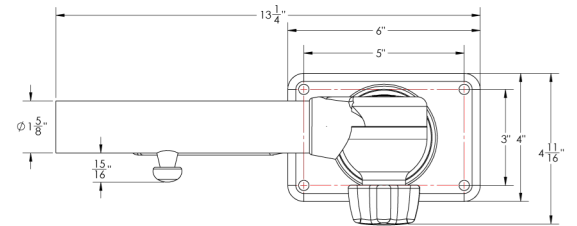

GRAND SLAM 280 OUTRIGGER MOUNT

Probably the most popular center console outrigger base ever! Our Grand Slam 280s have been an industry standard for years. Their reliability, durability and sleek appearance has made them a staple in the offshore fishing community. The GS-2801 has an offset handle, which allows for more hand clearance, depending on the design of your T-top.

FEATURES & BENEFITS

- Compatible with 1-1/2" Tele-Outrigger Poles and the 1-1/8" Tele-Outrigger Poles with the addition of the GSC-0025 Base Reducer
- Cast stainless steel and machined aluminum construction
- Strong, locking head allows perfect positioning
- Allows for horizontal rotation from under the T-top
- GS-2801 - Offset handle for better hand clearance
- Sold in pairs

GS-2801

⚠ WARNING:
This product can expose you to chemicals including Lead, which is known to the State of California to cause cancer, birth defects or other reproductive harm. For more information go to www.P65Warnings.ca.gov.

PART #	DESCRIPTION	STD. PK	UOM	UPC
GS-280	Grand Slam 280	2	Pair	630838082703
GS-2801	Grand Slam 2801 Offset	2	Pair	630838082987