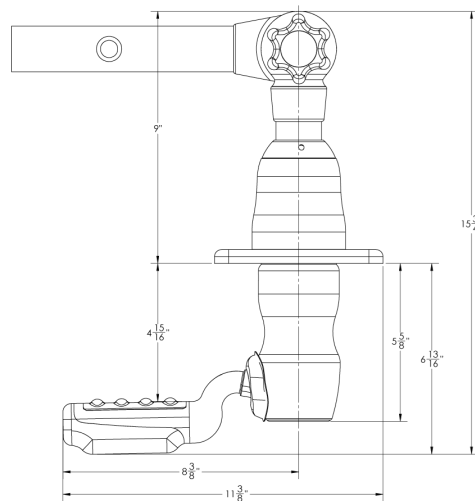

GRAND SLAM 280 OUTRIGGER MOUNT

Probably the most popular center console outrigger base ever! Our Grand Slam 280s have been an industry standard for years. Their reliability, durability and sleek appearance has made them a staple in the offshore fishing community. The GS-2801 has an offset handle, which allows for more hand clearance, depending on the design of your T-top.

FEATURES & BENEFITS

- Compatible with 1-1/2" Tele-Outrigger Poles and the 1-1/8" Tele-Outrigger Poles with the addition of the GSC-0025 Base Reducer
- Cast stainless steel and machined aluminum construction
- Strong, locking head allows perfect positioning
- Allows for horizontal rotation from under the T-top
- GS-2801 - Offset handle for better hand clearance
- Sold in pairs

GS-280

GS-2801

GS-280

GS-2801

⚠ WARNING:
 This product can expose you to chemicals including Lead, which is known to the State of California to cause cancer, birth defects or other reproductive harm. For more information go to www.P65Warnings.ca.gov.

PART #	DESCRIPTION	STD. PK	UOM	UPC
GS-280	Grand Slam 280	2	Pair	630838082703
GS-2801	Grand Slam 2801 Offset	2	Pair	630838082987