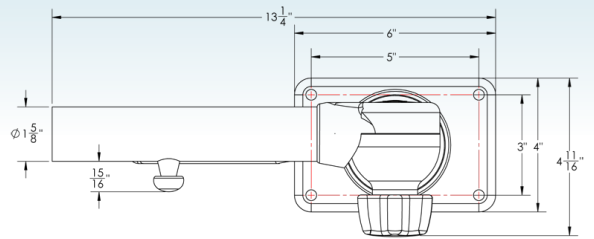

GRAND SLAM 280 OUTRIGGER MOUNT

Probably the most popular center console outrigger base ever! Our Grand Slam 280s have been an industry standard for years. Their reliability, durability and sleek appearance has made them a staple in the offshore fishing community. The GS-2801 has an offset handle, which allows for more hand clearance, depending on the design of your T-top.

FEATURES & BENEFITS

- Compatible with 1-1/2" Tele-Outrigger Poles and the 1-1/8" Tele-Outrigger Poles with the addition of the GSC-0025 Base Reducer
- Cast stainless steel and machined aluminum construction
- Strong, locking head allows perfect positioning
- Allows for horizontal rotation from under the T-top
- GS-2801 - Offset handle for better hand clearance
- Sold in pairs

PART #	DESCRIPTION	STD. PK	UOM	UPC
GS-280	Grand Slam 280	2	Pair	630838082703
GS-2801	Grand Slam 2801 Offset	2	Pair	630838082987