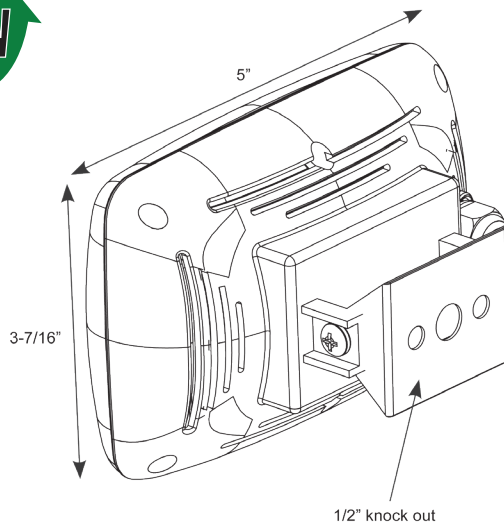

LED SPREADER LIGHT

Elevate your boat safety with our environmentally friendly Spreader Light comprised of six high-powered, long-lasting and low-draw lights that won't drain your battery. Impervious to water spray, wash-downs and pounding wake, this light is perfect for towers, frames and railings.

FEATURES & BENEFITS

- Six high-powered 1-watt LED lights
- 12- to 28-volt AC/DC
- Draws only 0.5 amps for high 675-lumen output
- Features a wide 150-degree light spread
- IP67-waterproof (non-submersible) rating
- Impact- and UV-resistant white housing with shock-resistant LEDs and a polycarbonate lens
- Adjustable stainless-steel mounting bracket with adjustable tilt
- Includes clamp for standard 3/4- to 1-inch IPS T-top ring (1-1/16" - and 1-5/16" outside diameter pipe)
- 1-year limited warranty

INCLUDES
Clamps for Standard
3/4" - 1" I.P.S. T-Top Ring
(1-1/16" & 1-5/16" Outside Diameter Pipe)

PART NUMBER	DESCRIPTION	LED COLOR	LED HOUSING	UNIT	PACK	UPC
F38-4600WHA-1	LED SPREADER LIGHT	White	Aluminum	Each	6	630838087784