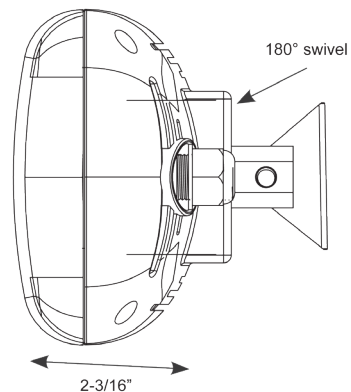

LED SPREADER LIGHT

Elevate your boat safety with our environmentally friendly Spreader Light comprised of six high-powered, long-lasting and low-draw lights that won't drain your battery. Impervious to water spray, wash-downs and pounding wake, this light is perfect for towers, frames and railings.

FEATURES & BENEFITS

- Six high-powered 1-watt LED lights
- 12- to 28-volt AC/DC
- Draws only 0.5 amps for high 675-lumen output
- Features a wide 150-degree light spread
- IP67-waterproof (non-submersible) rating
- Impact- and UV-resistant white housing with shock-resistant LEDs and a polycarbonate lens
- Adjustable stainless-steel mounting bracket with adjustable tilt
- Includes clamp for standard 3/4- to 1-inch IPS T-top ring (1-1/16" - and 1-5/16" outside diameter pipe)
- 1-year limited warranty

INCLUDES
Clamps for Standard
3/4" - 1" I.P.S. T-Top Ring
(1-1/16" & 1-5/16" Outside Diameter Pipe)

PART NUMBER	DESCRIPTION	LED COLOR	LED HOUSING	UNIT	PACK	UPC
F38-4600WHA-1	LED SPREADER LIGHT	White	Aluminum	Each	6	630838087784