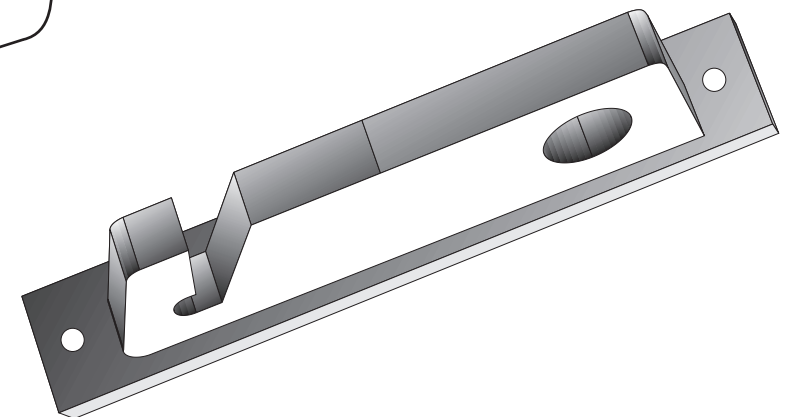

MARINE LUMBER HORIZONTAL ROD HOLDER

TACO's *D.I.Y. Marine*
Rod Holder
Sheet 1 of 2

LEFT / TOP

RIGHT / TOP

LINE THIS UP WITH THE BOTTOM HALF THEN TRANSFER THE DRAWING TO THE MARINE LUMBER

TACO Projects SM
98 N.E. 179th Street • Miami, FL 33162
Technical Support: 800-653-8567

LINE THIS UP WITH THE TOP HALF THEN TRANSFER THE DRAWING TO THE MARINE LUMBER

TACO's *D.I.Y. Marine*
Rod Holder
Sheet 2 of 2

MARINE LUMBER HORIZONTAL ROD HOLDER FOR 4 RODS BOTTOM HALF

LEFT / BOTTOM

RIGHT / BOTTOM