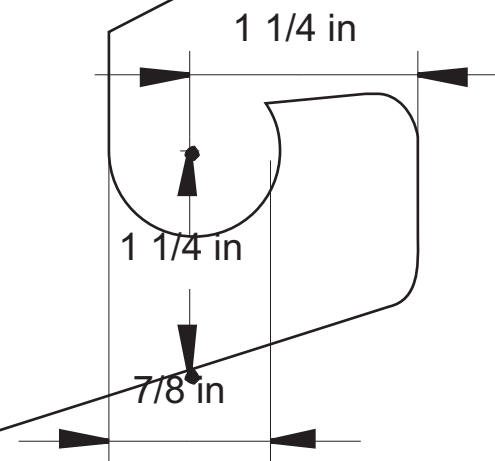

MARINE LUMBER HORIZONTAL ROD HOLDER

TACO's *D.I.Y. Marine*
Rod Holder
Sheet 1 of 2

LEFT / TOP

RIGHT / TOP

LINE THIS UP WITH THE BOTTOM HALF THEN TRANSFER THE DRAWING TO THE MARINE LUMBER

TACO Projects SM
98 N.E. 179th Street • Miami, FL 33162
Technical Support: 800-653-8567

LINE THIS UP WITH THE TOP HALF THEN TRANSFER THE DRAWING TO THE MARINE LUMBER

TACO's *D.I.Y. Marine*
Rod Holder
Sheet 2 of 2

MARINE LUMBER HORIZONTAL ROD HOLDER FOR 4 RODS BOTTOM HALF

LEFT / BOTTOM

RIGHT / BOTTOM