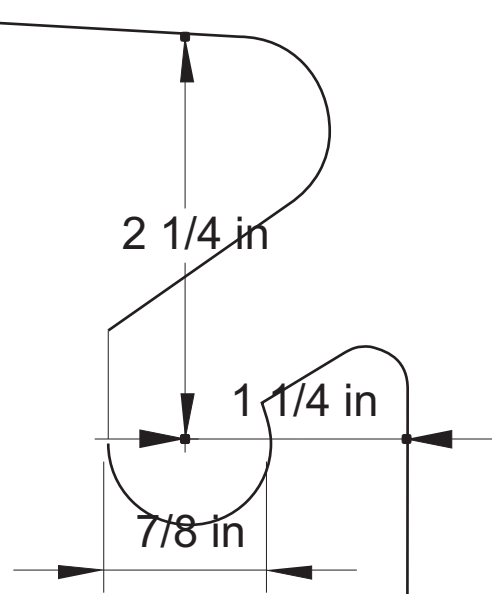

MARINE LUMBER HORIZONTAL ROD HOLDER

TACO's *D.I.Y. Marine*
Rod Holder
Sheet 1 of 2

LEFT / TOP

RIGHT / TOP

LINE THIS UP WITH THE BOTTOM HALF THEN TRANSFER THE DRAWING TO THE MARINE LUMBER

TACO Projects SM
98 N.E. 179th Street • Miami, FL 33162
Technical Support: 800-653-8567

LINE THIS UP WITH THE TOP HALF THEN TRANSFER THE DRAWING TO THE MARINE LUMBER

TACO's *D.I.Y. Marine*
Rod Holder
Sheet 2 of 2

MARINE LUMBER HORIZONTAL ROD HOLDER FOR 4 RODS BOTTOM HALF

LEFT / BOTTOM

RIGHT / BOTTOM