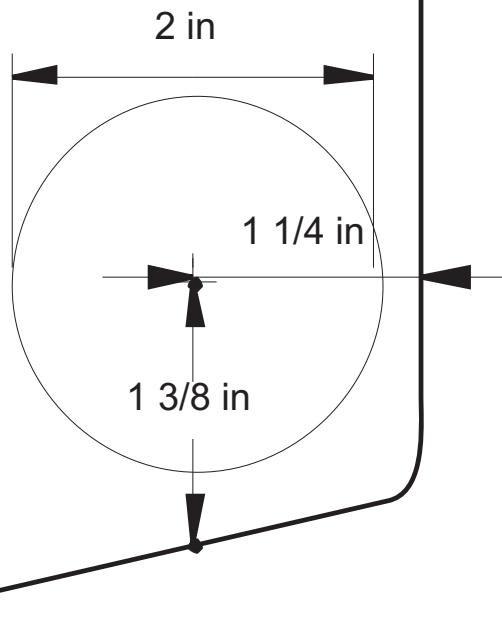

MARINE LUMBER HORIZONTAL ROD HOLDER

TACO's *D.I.Y. Marine*
Rod Holder
Sheet 1 of 2

LEFT / TOP

RIGHT / TOP

LINE THIS UP WITH THE BOTTOM HALF THEN TRANSFER THE DRAWING TO THE MARINE LUMBER

TACO Projects SM
98 N.E. 179th Street • Miami, FL 33162
Technical Support: 800-653-8567

LINE THIS UP WITH THE TOP HALF THEN TRANSFER THE DRAWING TO THE MARINE LUMBER

TACO's *D.I.Y. Marine*
Rod Holder
Sheet 2 of 2

MARINE LUMBER HORIZONTAL ROD HOLDER FOR 4 RODS BOTTOM HALF

LEFT / BOTTOM

RIGHT / BOTTOM