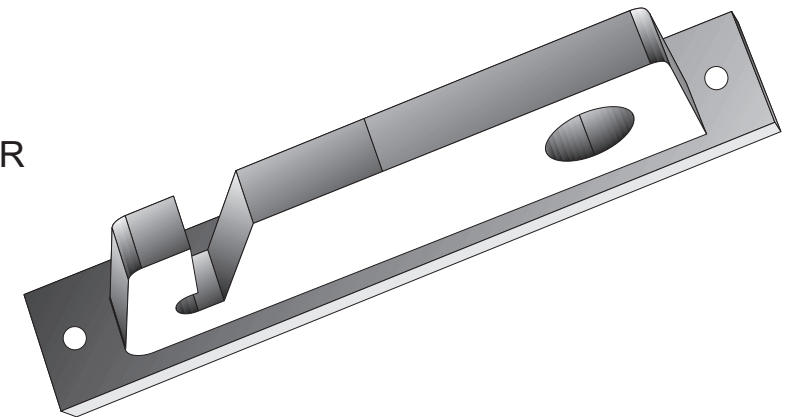

MARINE LUMBER HORIZONTAL ROD HOLDER

TACO's *D.I.Y. Marine*
Rod Holder
Sheet 1 of 2

LEFT / TOP

RIGHT / TOP

LINE THIS UP WITH THE BOTTOM HALF THEN TRANSFER THE DRAWING TO THE MARINE LUMBER

TACO Projects SM
98 N.E. 179th Street • Miami, FL 33162
Technical Support: 800-653-8567

LINE THIS UP WITH THE TOP HALF THEN TRANSFER THE DRAWING TO THE MARINE LUMBER

TACO's *D.I.Y. Marine*
Rod Holder
Sheet 2 of 2

MARINE LUMBER HORIZONTAL ROD HOLDER FOR 4 RODS BOTTOM HALF

LEFT / BOTTOM

RIGHT / BOTTOM