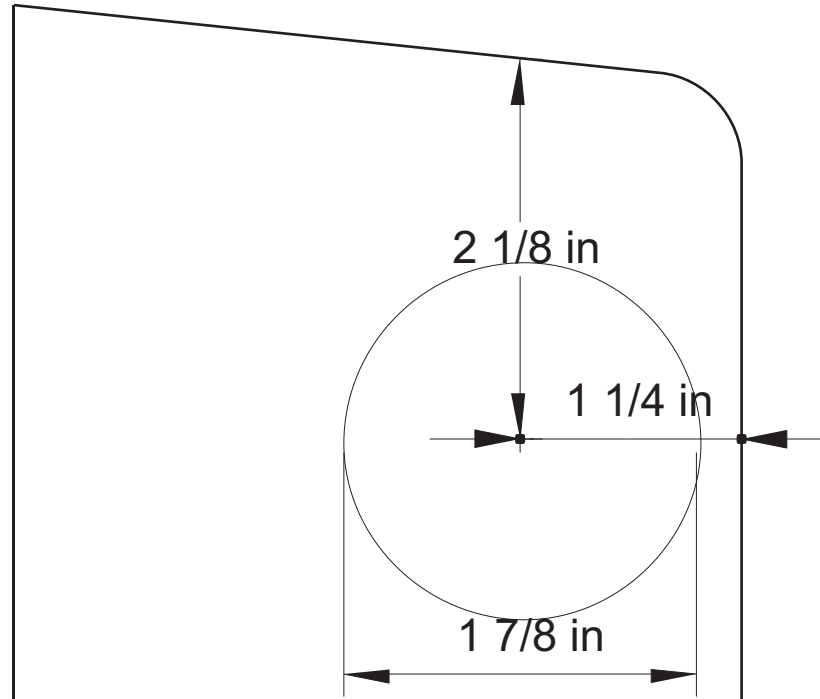

MARINE LUMBER HORIZONTAL ROD HOLDER

TACO's *D.I.Y. Marine*
Rod Holder
Sheet 1 of 2

LEFT / TOP

RIGHT / TOP

LINE THIS UP WITH THE BOTTOM HALF THEN TRANSFER THE DRAWING TO THE MARINE LUMBER

TACO Projects SM
98 N.E. 179th Street • Miami, FL 33162
Technical Support: 800-653-8567

LINE THIS UP WITH THE TOP HALF THEN TRANSFER THE DRAWING TO THE MARINE LUMBER

TACO's *D.I.Y. Marine*
Rod Holder
Sheet 2 of 2

MARINE LUMBER HORIZONTAL ROD HOLDER FOR 4 RODS BOTTOM HALF

LEFT / BOTTOM

RIGHT / BOTTOM