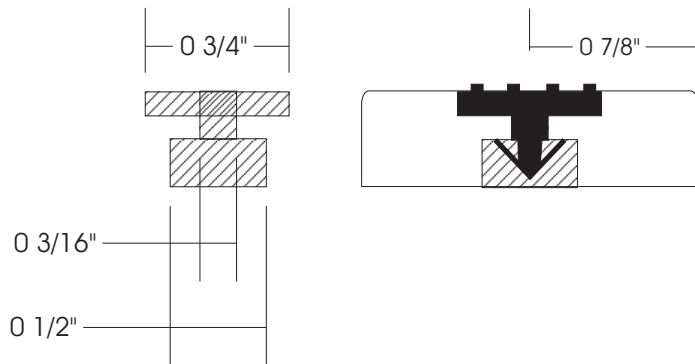

TACO's
Ladder Tread
Sheet 1 of 1

TACO ProjectsSM
98 N.E. 179th Street • Miami, FL 33162
Technical Support: 800-653-8567