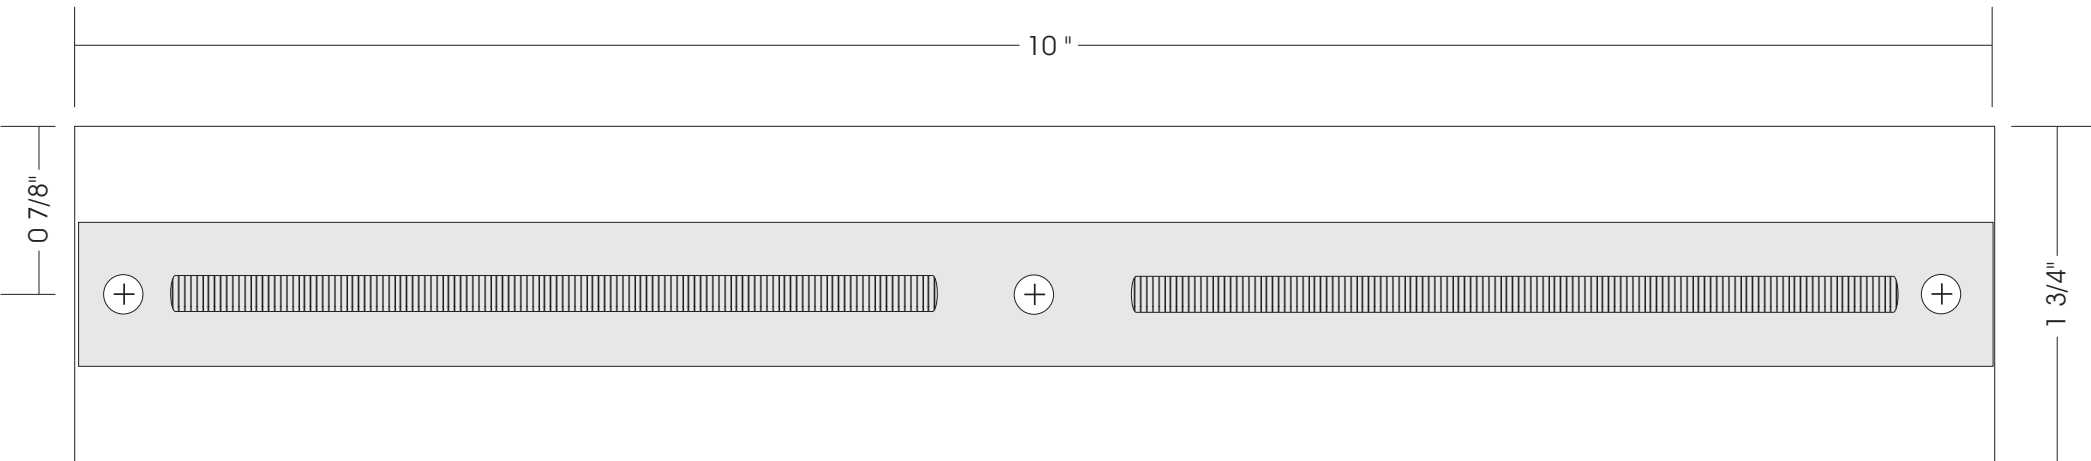

TACO's
Ladder Tread
Sheet 1 of 1

TACO ProjectsSM
98 N.E. 179th Street • Miami, FL 33162
Technical Support: 800-653-8567