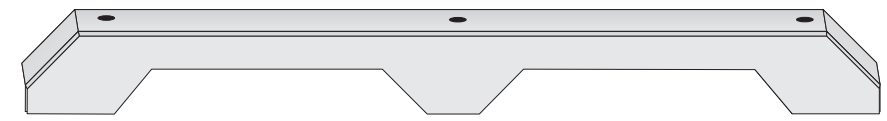

TACO's
Marine Lumber Grab Rail
Sheet 1 of 1

TACO ProjectsSM
98 N.E. 179th Street • Miami, FL 33162
Technical Support: 800-653-8567