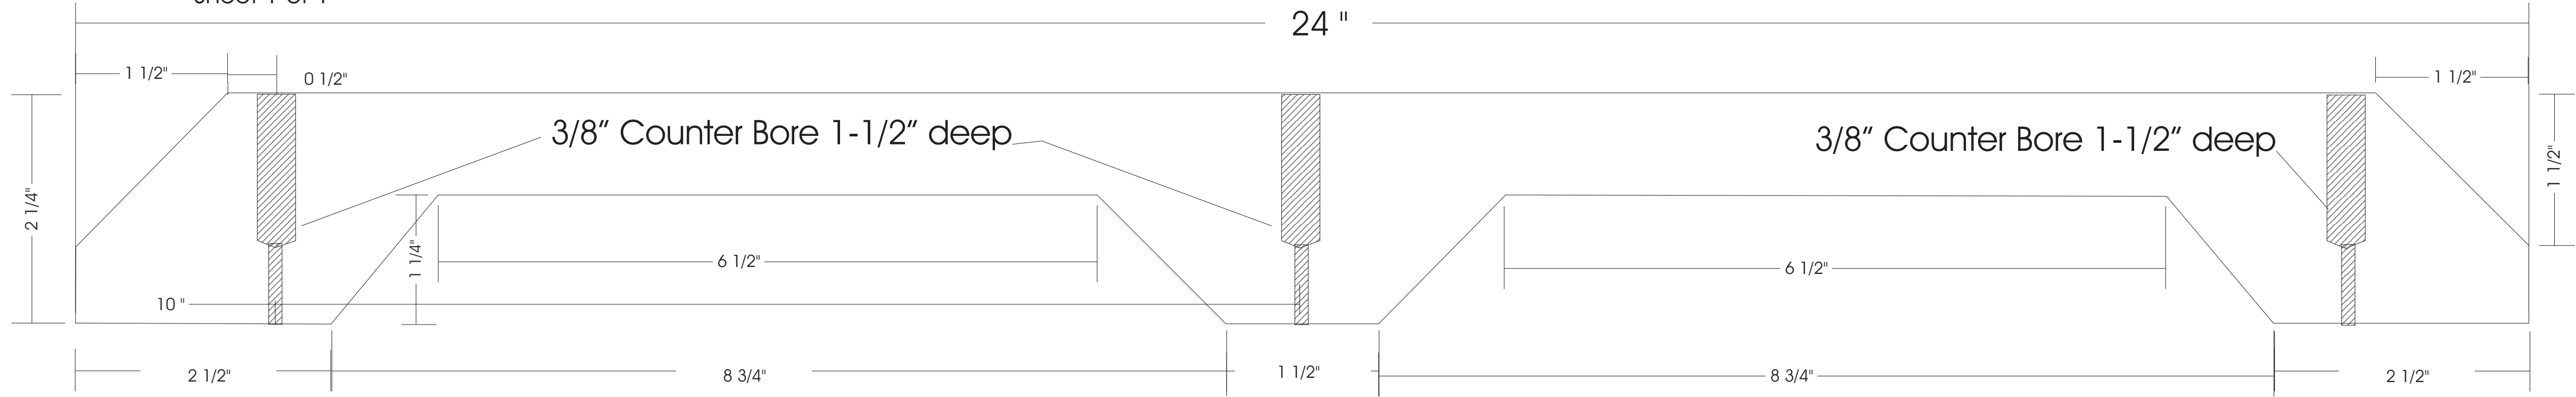

TACO's
Marine Lumber Grab Rail
Sheet 1 of 1

TACO ProjectsSM
98 N.E. 179th Street • Miami, FL 33162
Technical Support: 800-653-8567