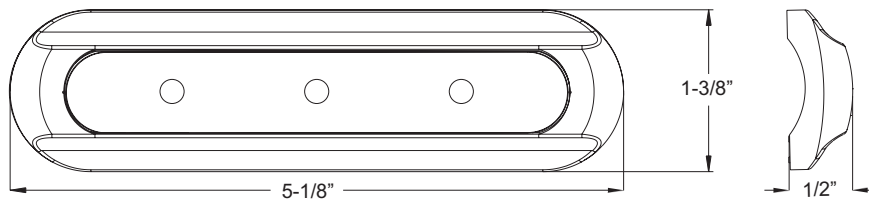

MATERIAL CHARACTERISTICS

- High impact, UV-resistant, light weight White or Black Polycarbonate housing
- Durable and self-extinguishing clear plastic lense
- Anodized Aluminum heatsink
- LED chips are silicone potted for IP67 Waterproof (non-submersible)