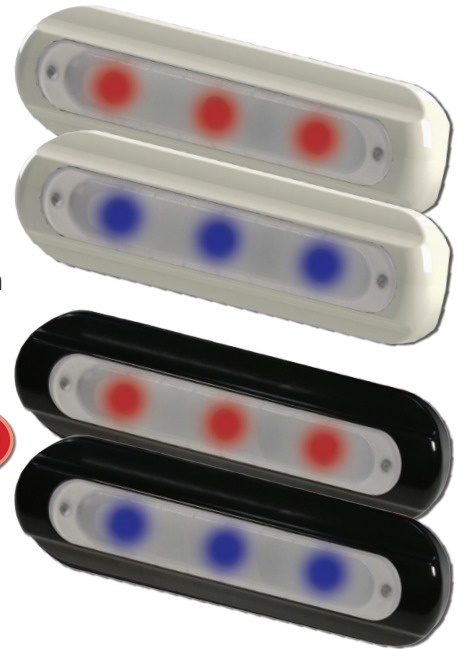

## LED DECK LIGHT - FLAT MOUNT

Unique, low profile LED multi-purpose deck light designed for flat mount. Ideal for hard tops, leaning posts, consoles, interior cabin, under gunnel, bait wells as well as campers and RV's.

### FEATURES & BENEFITS

- USCG, ISO and SAE certified for Ignition Protection\*
- 8.0 Watt equivalent to a 55 Watt halogen flood light
- Powerful 540 lumen output with 100° spread beam angle
- 12-24 volt applications
- Very low power consumption (.6 amps @ 12V)
- 8' hidden power cable
- Available mounting options included: Stainless Steel Swivel Bracket or 3M adhesive tape
- Available in Blue or Red Light with Black or White housing
- Compact design bolts directly to any flat surface 5" long and 1-3/8" width
- Wire chafe guards included for running wires through tube or pipe

### MATERIAL CHARACTERISTICS

- High impact, UV-resistant, light weight White or Black Polycarbonate housing
- Durable and self-extinguishing clear plastic lense
- Anodized Aluminum heatsink
- LED chips are silicone potted for IP67 Waterproof (non-submersible)

Part #	Description	LED Color	UPC	Unit of Measure	Std. Pk.
F38-8505B-1	LED Deck Light - Flat Mount, Black Housing	Blue	630838087760	Each	6
F38-8505R-1	LED Deck Light - Flat Mount, Black Housing	Red	630838087753	Each	6
F38-8500B-1	LED Deck Light - Flat Mount, White Housing	Blue	630838084011	Each	6
F38-8500R-1	LED Deck Light - Flat Mount, White Housing	Red	630838084029	Each	6