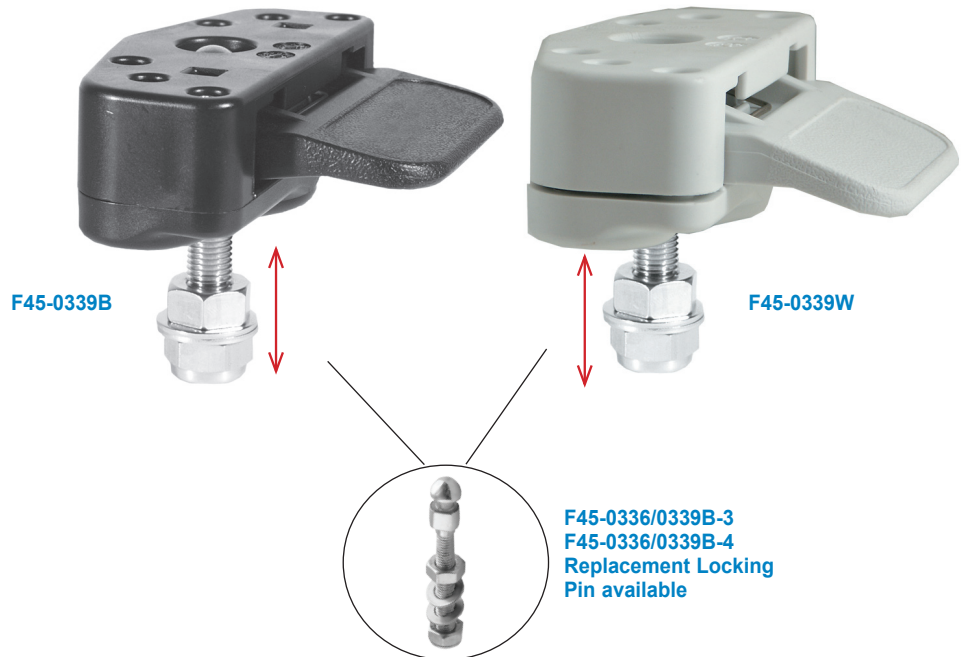

SUNDECK LATCH

Taco Marine's Sundeck Latches are low profile, concealed latches. They have universal applications for engine hatches, access panels, cabinet doors, deck boxes and folding seats. The non-slip grip provides a secure grip for lifting large hatches and has an adjustable anchoring stud. Installation for Taco Marine's Sundeck Latches are a simple bolt-down.

FEATURES & BENEFITS

- High performance latches
- Rugged construction
- Positive locking features
- Locking pin and bolt made of Stainless Steel Type 316

TacoMarine.com • Tel: 800.653.8568 • email: info@tacomarine.com

Part #	Description	Locking Pin Length	UPC	Unit of Measure	Std. Pk.
F45-0339B	Nylon Handle w/SS Hardware, Black	2-3/4"	630838017392	Each	50
F45-0339W	Nylon Handle w/SS Hardware, White	2-3/4"	630838017408	Each	50
F45-0336/0339B-3	2-3/4" Locking Pin w/Hardware	2-3/4"	630838082307	Each	100
F45-0336/0339B-4	3-3/4" Locking Pin w/Hardware	3-3/4"	630838028039	Each	100