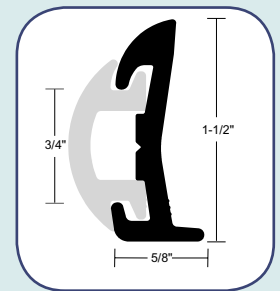

## Flexible Vinyl Inserts

TACO's vinyl inserts are offered in various colors to accent your boat. The inserts hides rub rail fasteners for a clean look. They are available in continuous coils or reels for one piece installation without seams.

- For use with rigid, semi-rigid and aluminum rub rails
- Soft PVC insert provides cushion effect to absorb impact

### V12-4144

V12-4144  
Flexible Vinyl Insert

Bulk	Retail	Color	Length	Height	Width
V12-4144BKA250	-	BKA	250'	1-3/16"	1/2"
-	V12-4144BKA50-1	BKA	50'	1-3/16"	1/2"
-	V12-4144BKA70-1	BKA	70'	1-3/16"	1/2"

Fits V21-9678  
Flexible Vinyl Rub Rail