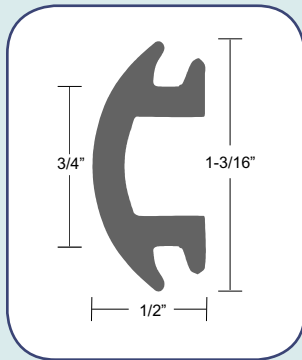

# RUB RAIL Inserts

## Flexible Vinyl Inserts

TACO's vinyl inserts are offered in various colors to accent your boat. The inserts hides rub rail fasteners for a clean look. They are available in continuous coils or reels for one piece installation without seams.

### V12-4144

V12-4144  
Flexible Vinyl Insert

Bulk	Retail	Color	Length	Height	Width
V12-4144BKA250	-	BKA	250'	1-3/16"	1/2"
-	V12-4144BKA50-1	BKA	50'	1-3/16"	1/2"
-	V12-4144BKA70-1	BKA	70'	1-3/16"	1/2"

Fits V21-9678  
Flexible Vinyl Rub Rail