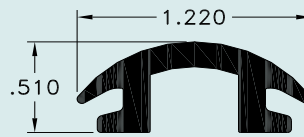

RUB RAIL Inserts

Flexible Vinyl Inserts

TACO's vinyl inserts are offered in various colors to accent your boat. The inserts hides rub rail fasteners for a clean look. They are available in continuous coils or reels for one piece installation without seams.

- For use with rigid, semi-rigid and aluminum rub rails
- Soft PVC insert provides cushion effect to absorb impact

V12-4144

Bulk	Retail	Color	Length	Height	Width
V12-4144BKA250	-	BKA	250'	1-3/16"	1/2"
-	V12-4144BKA50-1	BKA	50'	1-3/16"	1/2"
-	V12-4144BKA70-1	BKA	70'	1-3/16"	1/2"