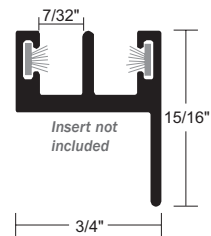

**A52-0037**

**A52-0309**

**A52-0084**

Part #	Description	UPC	Length	Height	Width	Opening	Unit	Std. Pk.
A52-0037BLY14	Slide Track	630838000721	14'	7/16"	13/16"	3/8"	Each	2
A52-0309BLY12	Slide Track	630838015282	12'	9/16"	1-1/16"	1/2"	Each	2
A52-0084VEL12	Sliding Door Track	630838015220	12'	15/16"	3/4"	7/32"	Each	2