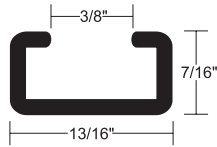

## ALUMINUM SLIDE TRACK HARDWARE

Taco Marine offers Aluminum slide track hardware that is ideal for Bimini canvas tops. The sliding door track works well with doors up to 7/32".

**A52-0037**

**A52-0309**

**A52-0084**

Part #	Description	UPC	Length	Height	Width	Opening	Unit	Std. Pk.
A52-0037BLY14	Slide Track	630838000721	14'	7/16"	13/16"	3/8"	Each	2
A52-0309BLY12	Slide Track	630838015282	12'	9/16"	1-1/16"	1/2"	Each	2
A52-0084VEL12	Sliding Door Track	630838015220	12'	15/16"	3/4"	7/32"	Each	2