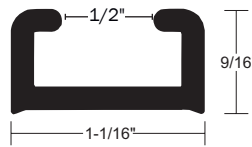

## ALUMINUM SLIDE TRACK HARDWARE

Taco Marine offers Aluminum slide track hardware that is ideal for Bimini canvas tops. The sliding door track works well with doors up to 7/32".

**A52-0037**

**A52-0309**

**A52-0084**

Part #	Description	UPC	Length	Height	Width	Opening	Unit	Std. Pk.
A52-0037BLY14	Slide Track	630838000721	14'	7/16"	13/16"	3/8"	Each	2
A52-0309BLY12	Slide Track	630838015282	12'	9/16"	1-1/16"	1/2"	Each	2
A52-0084VEL12	Sliding Door Track	630838015220	12'	15/16"	3/4"	7/32"	Each	2