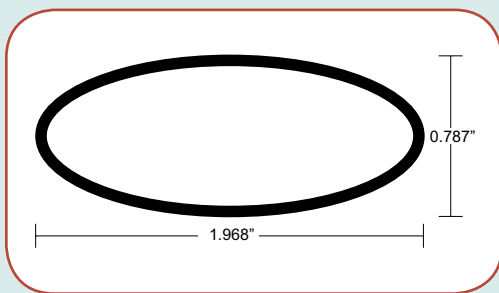

MARINE FABRICATION Specialty Tube

Stainless Steel Elliptical Tube

- Stylish tube with 0.060" wall thickness and polished mirror finish
- Great for exteriors and interiors
- Ideal for bow rails, radar arches, grab rails, spiral staircase railing and marine furniture

S17-2078

S17-2078
Elliptical Tube

Bulk	Width	Height	Length
S17-2078PM20B	1.968" (50.0mm)	0.787" (20.0mm)	20'