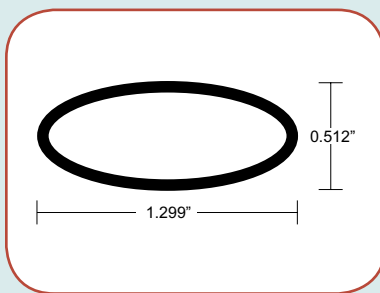

MARINE FABRICATION Specialty Tube

Stainless Steel Elliptical Tube

- Stylish tube with 0.060" wall thickness and polished mirror finish
- Great for exteriors and interiors
- Ideal for bow rails, radar arches, grab rails, spiral staircase railing and marine furniture

S17-1305

S17-1305
Elliptical Tube

Bulk	Width	Height	Length
S17-1305PM20B	1.299" (33.0mm)	0.512" (13.0mm)	20'