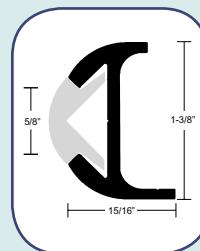

A12-0305
Rub Rail