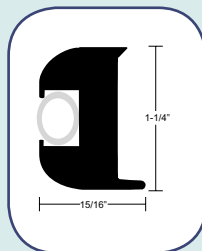

RUB RAIL Accessories

Rub Rail End Caps

- Caps rub rail to finish end of rail
- Ensures inserts stay intact
- Offers a finished look
- Durable black nylon

F90-1870

F90-1870
End Cap

Bulk	Retail*	Color	Width	Screws	Fits
F90-1870BKA	-	Black	1-3/8"	#8	V11-3447, A12-0305, A12-0303