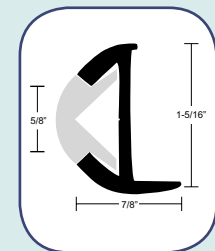

A12-0303
Rub Rail