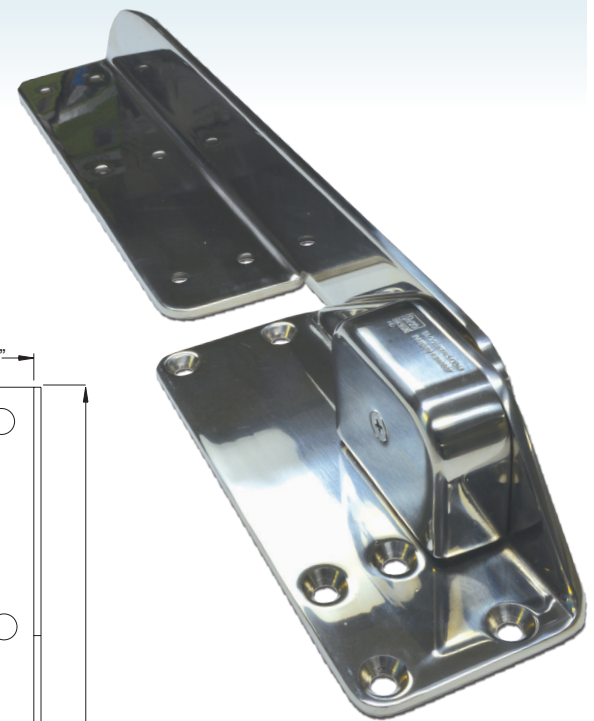

COMMAND RATCHET HINGE, 18-1/2" LONG

TACO Marine has taken the popular 9-3/8" length Command Ratchet Hinge to a longer length of 18-1/2". Constructed from high grade Stainless Steel and Brass, these ratchet hinges allow for one locking position at 61.5°. The cushion then returns to horizontal, flat position. Ideal for sunpads, bolsters and lounge backrests.

FEATURES & BENEFITS

- Polished, Stainless Steel Type 316
- 2" tall x 2-1/4" wide x 18-1/2" long
- Mounts above the deck
- One locking position at 61.5°
- Can be used for seat backs up to 22"
- Single or double seat capacity
- Tested up to 500 ft. pounds of torque per pair
- Tested up to 600lbs vertical load on a 22" seat back
- 500 hour salt fog test
- For cushions 3-1/2" to 4" thick
- Sold in pairs

Part #	Description	UPC	Unit of Measure	Std. Pk.
H25-0023	Command Ratchet Hinge, 18-1/2" Long	630896088921	Left and Right Pair	4