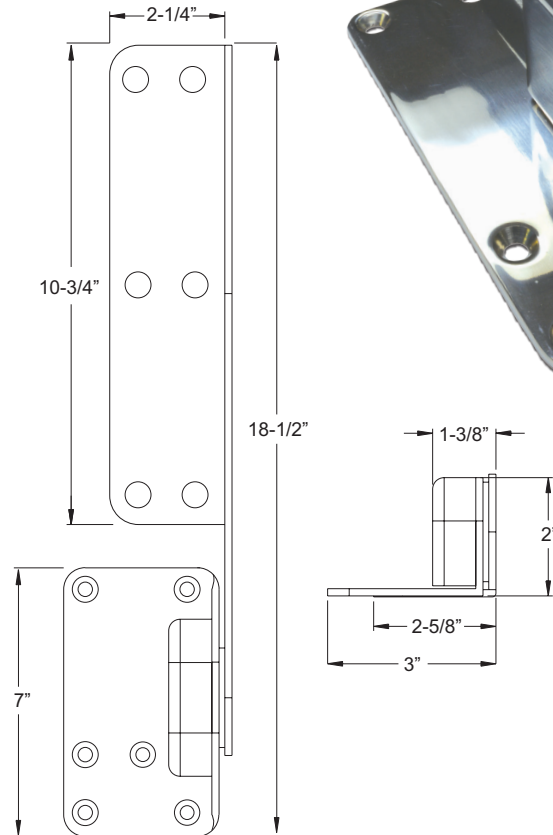

COMMAND RATCHET HINGE, 18-1/2" LONG

TACO Marine has taken the popular 9-3/8" length Command Ratchet Hinge to a longer length of 18-1/2". Constructed from high grade Stainless Steel and Brass, these ratchet hinges allow for one locking position at 61.5°. The cushion then returns to horizontal, flat position. Ideal for sunpads, bolsters and lounge backrests.

FEATURES & BENEFITS

- Polished, Stainless Steel Type 316
- 2" tall x 2-1/4" wide x 18-1/2" long
- Mounts above the deck
- One locking position at 61.5°
- Can be used for seat backs up to 22"
- Single or double seat capacity
- Tested up to 500 ft. pounds of torque per pair
- Tested up to 600lbs vertical load on a 22" seat back
- 500 hour salt fog test
- For cushions 3-1/2" to 4" thick
- Sold in pairs

Part #	Description	UPC	Unit of Measure	Std. Pk.
H25-0023	Command Ratchet Hinge, 18-1/2" Long	630896088921	Left and Right Pair	4