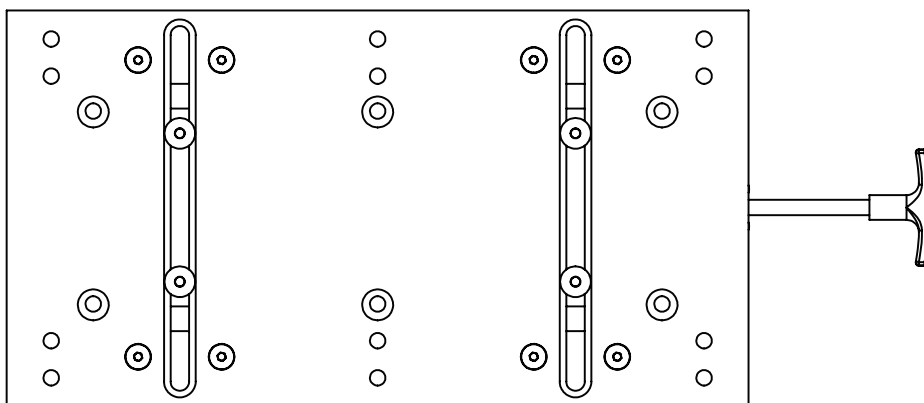

Tech Support: 800.653.8567 • Fax: 305.770.2386 • TacoMarine.com

INSTRUC-SEATSLIDE